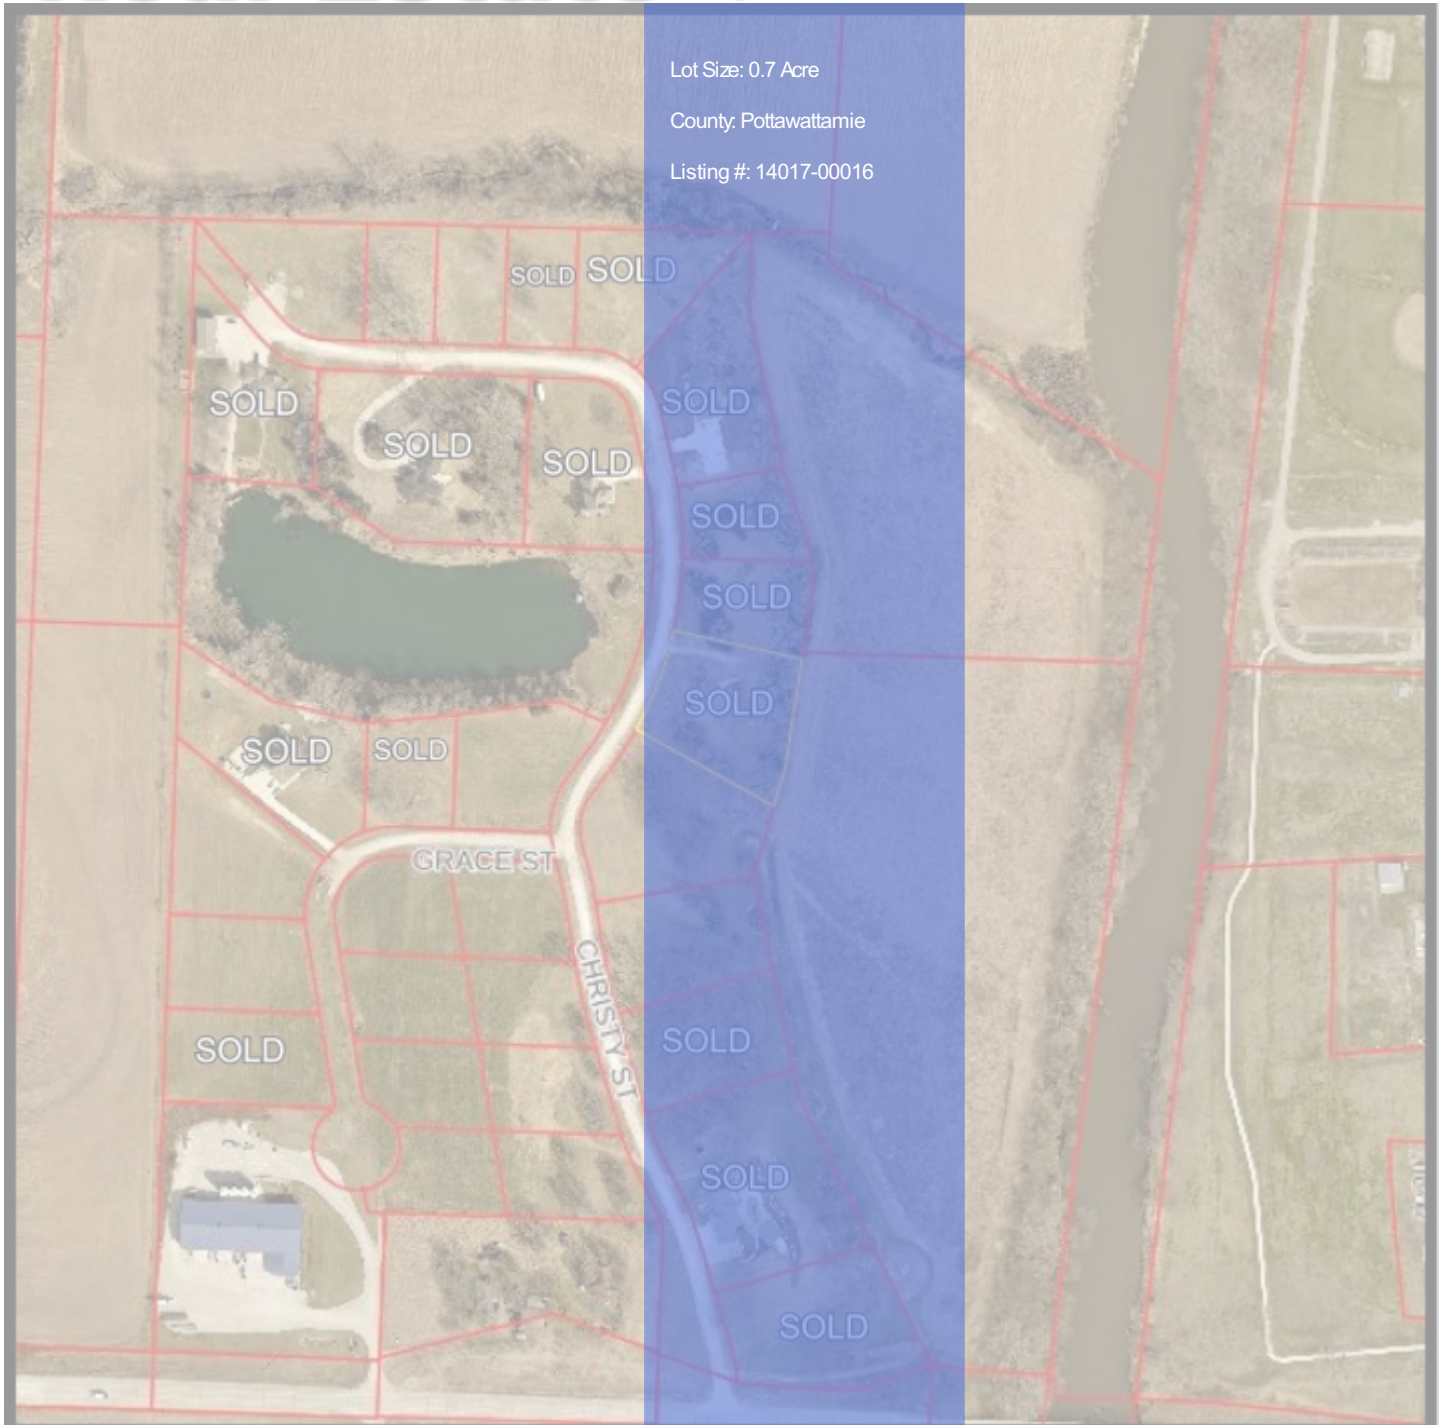

Lot Size: 0.7 Acre

County: Pottawattamie

Listing #: 14017-00016

KEY FEATURES

- SW Iowa
- Riverside District
- wooded housing division
 - residential lots
 - swi build home

SWI acerage lots for sale CB Metro Area